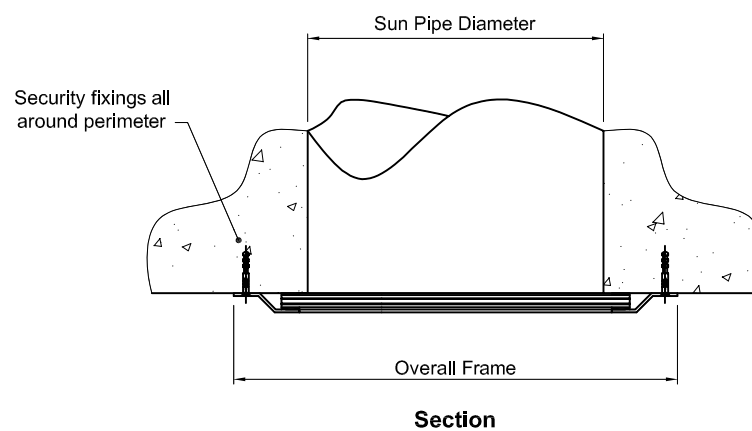

CSL0615

**Specification**

- 3mm thick pressed steel ligature resisting frame.
- 11.5mm thick laminated glass.
- Security head fixing screws.

Finish

- Polyester powder coated white.

Options

- Polycarbonate in lieu of laminated glass.
- Polished finished stainless steel frame.
- Any custom size.