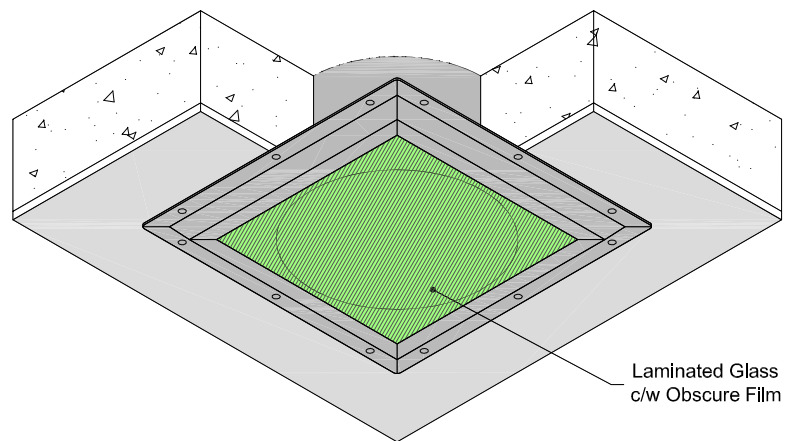

CSL0615

**Specification**

- 3mm thick pressed steel ligature resisting frame.
- 11.5mm thick laminated glass.
- Security head fixing screws.

Finish

- Polyester powder coated white.

Options

- Polycarbonate in lieu of laminated glass.
- Polished finished stainless steel frame.
- Any custom size.