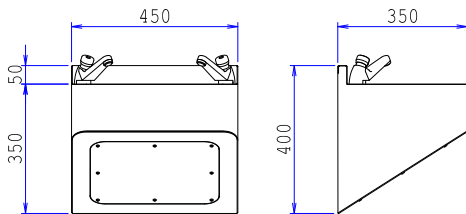

Options

- Grade 316 stainless steel available to order.
- Stove enamelled.